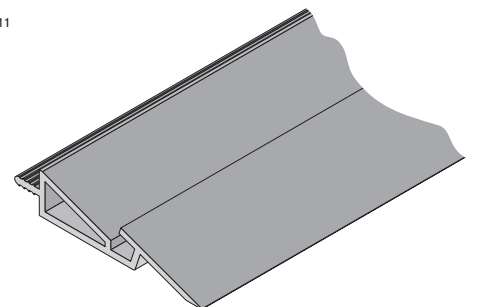

15.8640

Formtürprofil 11 x 33
shaped door profile 11 x 33
PS