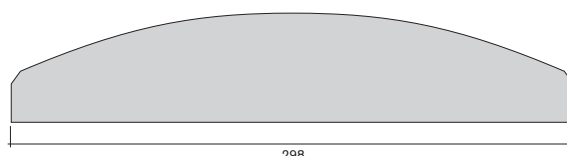

measurements layer:
width 296 mm
height = rated altitude - 2.5 mm x number of covers

plate measurements without cover:
profile 20.8940 door width 296 mm
profile 20.8960 door width 292 mm
height = rated altitude - 3 mm x number of covers

60.8840
oder
or
60.8480

60.8840

60.8480

60.8840

Abdeckung 298 x 51 x 4,5
cover 298 x 51 x 4.5

PS

60.8480

Abdeckung 298 x 58 x 4,5
mit Griffkante
cover 298 x 58 x 4.5
with handle edge

PS

Formtürprofile -Zubehör- shaped door profiles -accessories-

Art.-Nr. Material
art.-no. material

Einbausituation Abdeckung 60.8870
cover assembly installation 60.8870

Maße Einlage:
Breite 210,5 mm
Höhe = Nennhöhe - 2,5 mm x Anzahl der Abdeckungen