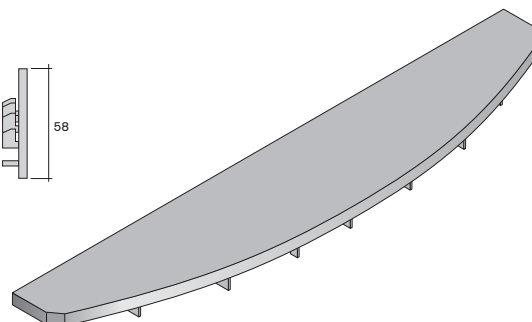

measurements layer:
width 296 mm
height = rated altitude - 2.5 mm x number of covers

plate measurements without cover:
profile 20.8940 door width 296 mm
profile 20.8960 door width 292 mm
height = rated altitude - 3 mm x number of covers

60.8840
oder
or
60.8480

60.8840

60.8480

60.8840

Abdeckung 298 x 51 x 4,5
cover 298 x 51 x 4.5

PS

60.8480

Abdeckung 298 x 58 x 4,5
mit Griffkante
cover 298 x 58 x 4.5
with handle edge

PS

Formtürprofile -Zubehör- shaped door profiles -accessories-

Art.-Nr. Material
art.-no. material

Einbausituation Abdeckung 60.8870
cover assembly installation 60.8870

Maße Einlage:
Breite 210,5 mm
Höhe = Nennhöhe - 2,5 mm x Anzahl der Abdeckungen