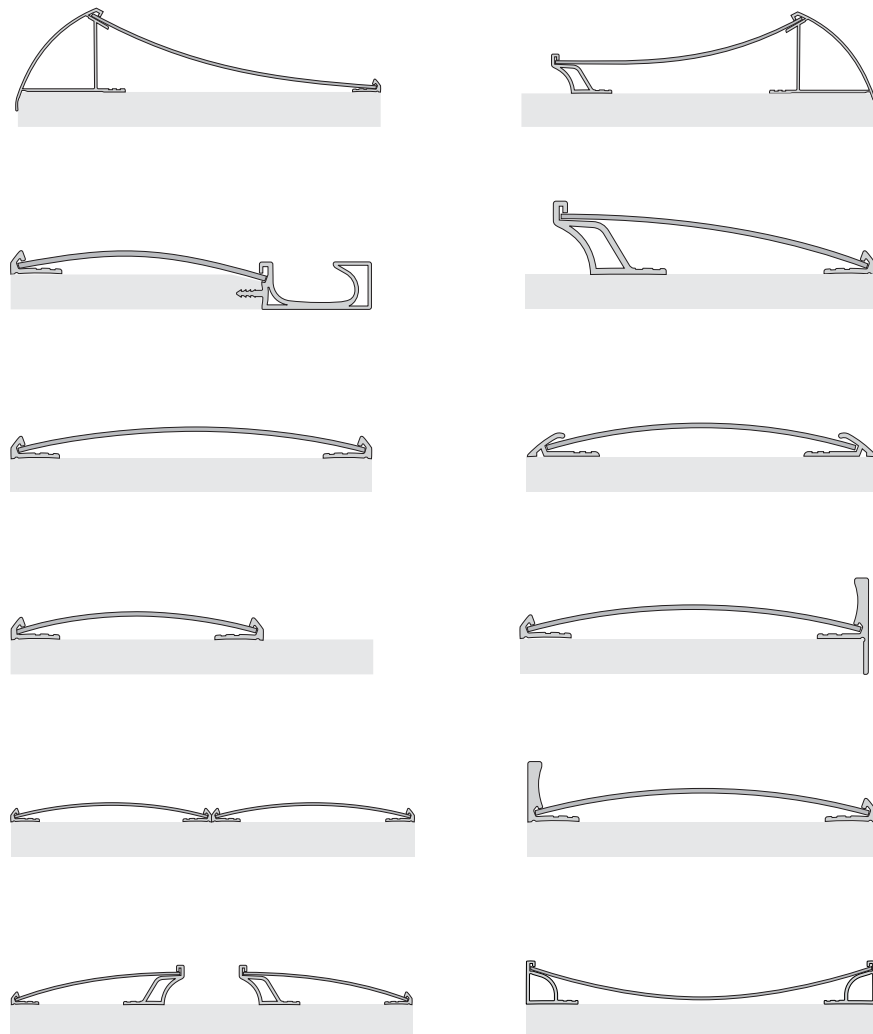

1.8 Formtürprofile

02/2018

Notizen

note

A series of 25 horizontal lines providing a space for writing notes.

Formtürprofile

shaped door profiles

Art.-Nr.
art.-no. Material
material

Anwendungsbeispiel
application example

Prinzipdarstellung Formtüranwendungen
description of principle shaped door application

Formtürprofile

shaped door profiles

Art.-Nr.
art.-no. Material
material

20.8760