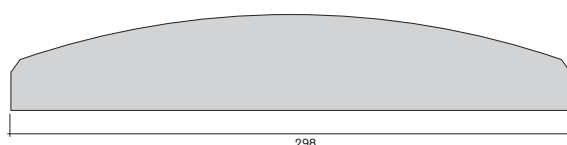

measurements layer:
width 296 mm
height = rated altitude - 2.5 mm x number of covers

plate measurements without cover:
profile 20.8940 door width 296 mm
profile 20.8960 door width 292 mm
height = rated altitude - 3 mm x number of covers

60.8840
oder
or
60.8480

60.8840

60.8480

60.8840

Abdeckung 298 x 51 x 4,5
cover 298 x 51 x 4.5

PS

60.8480

Abdeckung 298 x 58 x 4,5
mit Griffkante
cover 298 x 58 x 4.5
with handle edge

PS

Formtürprofile -Zubehör- shaped door profiles -accessories-

Art.-Nr. Material
art.-no. material

Einbausituation Abdeckung 60.8870
cover assembly installation 60.8870

Maße Einlage:
Breite 210,5 mm
Höhe = Nennhöhe - 2,5 mm x Anzahl der Abdeckungen