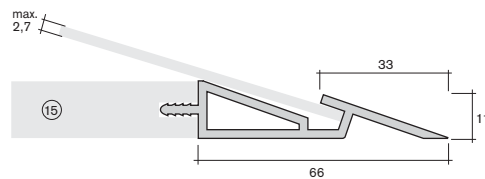

15.8640

Formtürprofil 11 x 33
shaped door profile 11 x 33
PS