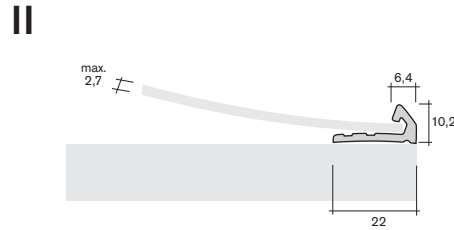

Formtürprofile

shaped door profiles

Art.-Nr. Material
art.-no. material

20.8940

Formtürprofil 10,2 x 6,4
shaped door profile 10,2 x 6,4
PS