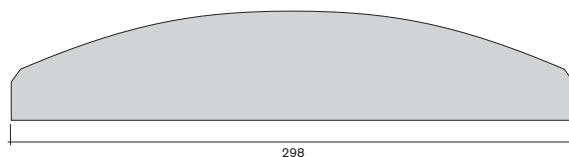

measurements layer:
width 296 mm
height = rated altitude - 2.5 mm x number of covers

plate measurements without cover:
profile 20.8940 door width 296 mm
profile 20.8960 door width 292 mm
height = rated altitude - 3 mm x number of covers

60.8840

60.8480

60.8840

Abdeckung 298 x 51 x 4,5
cover 298 x 51 x 4.5

PS

60.8480

Abdeckung 298 x 58 x 4,5
mit Griffkante
cover 298 x 58 x 4.5
with handle edge

PS

Formtürprofile -Zubehör- shaped door profiles -accessories-

Art.-Nr. Material
art.-no. material

Einbausituation Abdeckung 60.8870
cover assembly installation 60.8870

Maße Einlage:
Breite 210,5 mm
Höhe = Nennhöhe - 2,5 mm x Anzahl der Abdeckungen