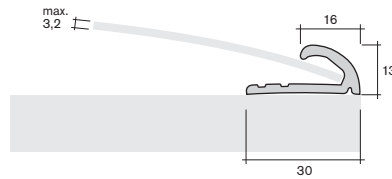

Formtürprofile

shaped door profiles

Art.-Nr.
art.-no.   Material
material

14.9840

Formtürprofil 13 x 16
shaped door profile 13 x 16
PS