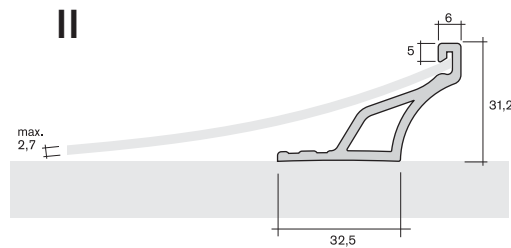

15.8840

NEU

Formtürprofil 31,2 x 6
shaped door profile 31,2 x 6
PS