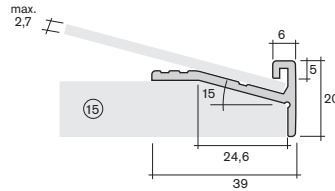

Formtürprofile

shaped door profiles

Art.-Nr.
art.-no.   Material
material

20.8760   **Formtürprofil 5 x 6**
shaped door profile 5 x 6
PS