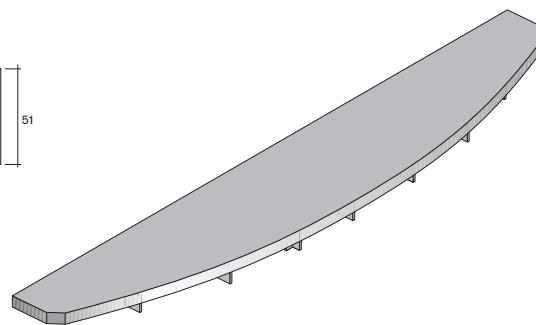

measurements layer:
width 296 mm
height = rated altitude - 2.5 mm x number of covers

plate measurements without cover:
profile 20.8940 door width 296 mm
profile 20.8960 door width 292 mm
height = rated altitude - 3 mm x number of covers

60.8840
oder
or
60.8480

60.8840

60.8480

60.8840

Abdeckung 298 x 51 x 4,5
cover 298 x 51 x 4.5

PS

60.8480

Abdeckung 298 x 58 x 4,5
mit Griffkante
cover 298 x 58 x 4.5
with handle edge

PS

Formtürprofile -Zubehör- shaped door profiles -accessories-

Art.-Nr. Material
art.-no. material

Einbausituation Abdeckung 60.8870
cover assembly installation 60.8870

Maße Einlage:
Breite 210,5 mm
Höhe = Nennhöhe - 2,5 mm x Anzahl der Abdeckungen