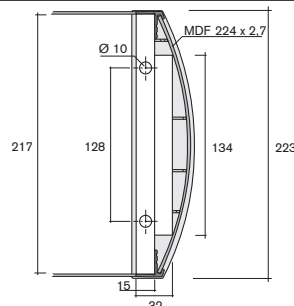

Bezeichnung/description

20.9440

Formtürprofil 8 x 6,4
shaped door profile 8 x 6.4
 PS

NEU

60.9360

Bettecke
edge of bed
 PS

NEU

Einbauskizze
installation sketch

plate measurements without cover:
profile 20.8940 door width 494 mm
profile 20.8960 door width 490 mm
height = rated altitude - 3 mm x number of covers

60.8870

Abdeckung 496 x 48 x 4,5
cover 496 x 48 x 4.5