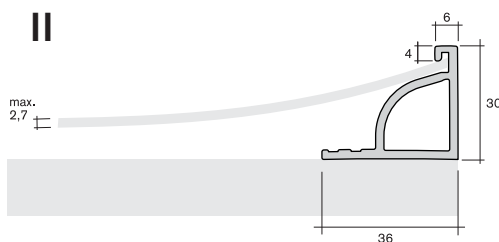

15.8920

NEU

Formtürprofil 30 x 6
shaped door profile 30 x 6
PS