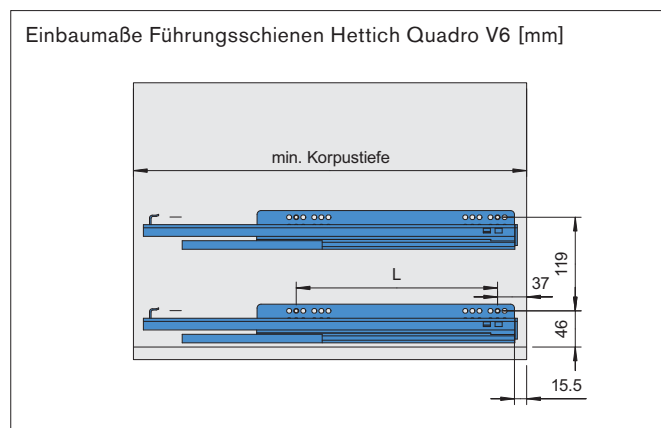

Innenauszug choice-h internal drawer choice-h

bersicht / overview

Innenauszug choice-h

internal drawer choice-h

Übersicht / overview

Typentabelle / Maße in [mm]

Korpusbreite / s = 16 mm	300	325	350	400	450	500	600	variabel
Auszugsbreite / Einbaumaß B	258	283	308	358	408	458	558	n.n
lichte Innenauszugsbreite	243	268	293	343	393	443	543	n.n
1 x Distanzleiste / s = 25 mm								
Auszugsbreite / Einbaumaß B	233	258	283	333	383	433	533	n.n
lichte Innenauszugsbreite	218	243	268	318	368	418	518	n.n

Korpusbreite / s = 19 mm	300	325	350	400	450	500	600	variabel
Auszugsbreite / Einbaumaß B	252	277	302	352	402	452	552	n.n
lichte Innenauszugsbreite	237	262	287	337	387	437	537	n.n
1 x Distanzleiste / s = 25 mm								
Auszugsbreite / Einbaumaß B	227	252	277	327	377	427	527	n.n
lichte Innenauszugsbreite	212	237	262	312	362	412	512	n.n

Auszugsschiene Hettich Quadro V6 SFD2 / EB12,5 Vollauszug	260	350	420	470	520
min. lichte Korpustiefe	285,5	375,5	445,5	495,5	545,5
lichte Innenauszugstiefe	235	325	395	445	495

choice-h komplett montiert

mit Glasreling, Einlegeboden und Auszugsschienen

Auszugstiefe / Einbaumaß T	250	340	410	460	510
Artikelnummer	40.61000	40.62000	40.63000	40.64000	40.65000

choice-h Setverpackung

ohne Glasreling, Einlegeboden und Auszugsschienen

Auszugstiefe / Einbaumaß T	250	340	410	460	510
Artikelnummer	95.61000	95.62000	95.63000	95.64000	95.65000

Berechnung Boden und Glasseiten

Bodenmaße (s = 8 mm):

X = Auszugsbreite B - 23 mm

Y = Auszugstiefe T - 23 mm

Glasmaße (s = 4 mm):

L₁ = Auszugsbreite B - 34 mm

L₂ = Auszugstiefe T - 34 mm