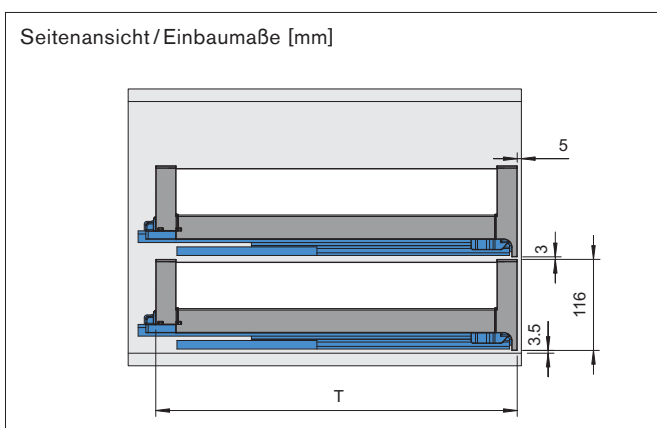

Innenauszug choice-h internal drawer choice-h

bersicht / overview

Innenauszug choice-h

internal drawer choice-h

Übersicht / overview

Typentabelle / Maße in [mm]

Korpusbreite / s = 16 mm	300	325	350	400	450	500	600	variabel
Auszugsbreite / Einbaumaß B	258	283	308	358	408	458	558	n.n
lichte Innenauszugsbreite	243	268	293	343	393	443	543	n.n
1 x Distanzleiste / s = 25 mm								
Auszugsbreite / Einbaumaß B	233	258	283	333	383	433	533	n.n
lichte Innenauszugsbreite	218	243	268	318	368	418	518	n.n

Korpusbreite / s = 19 mm	300	325	350	400	450	500	600	variabel
Auszugsbreite / Einbaumaß B	252	277	302	352	402	452	552	n.n
lichte Innenauszugsbreite	237	262	287	337	387	437	537	n.n
1 x Distanzleiste / s = 25 mm								
Auszugsbreite / Einbaumaß B	227	252	277	327	377	427	527	n.n
lichte Innenauszugsbreite	212	237	262	312	362	412	512	n.n

Auszugsschiene Hettich Quadro V6 SFD2 / EB12,5 Vollauszug	260	350	420	470	520
min. lichte Korpustiefe	285,5	375,5	445,5	495,5	545,5
lichte Innenauszugstiefe	235	325	395	445	495

choice-h komplett montiert

mit Glasreling, Einlegeboden und Auszugsschienen

Auszugstiefe / Einbaumaß T	250	340	410	460	510
Artikelnummer	40.61000	40.62000	40.63000	40.64000	40.65000

choice-h Setverpackung

ohne Glasreling, Einlegeboden und Auszugsschienen

Auszugstiefe / Einbaumaß T	250	340	410	460	510
Artikelnummer	95.61000	95.62000	95.63000	95.64000	95.65000

Berechnung Boden und Glasseiten

Bodenmaße (s = 8 mm):

X = Auszugsbreite B - 23 mm

Y = Auszugstiefe T - 23 mm

Glasmaße (s = 4 mm):

L₁ = Auszugsbreite B - 34 mm

L₂ = Auszugstiefe T - 34 mm