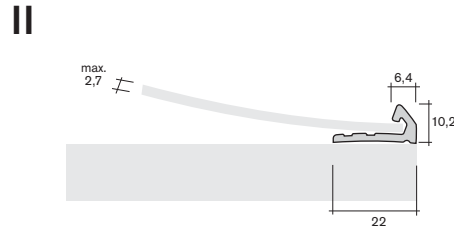

measurements layer:
width 210.5 mm
height = rated altitude - 2.5 mm x number of covers

plate measurements without cover:
profile 20.8940 door width 494 mm
profile 20.8960 door width 490 mm
height = rated altitude - 3 mm x number of covers

60.8870

Abdeckung 496 x 48 x 4,5
cover 496 x 48 x 4.5

PS

Formtürprofile

shaped door profiles

Art.-Nr. Material
art.-no. material

20.8940

Formtürprofil 10,2 x 6,4
shaped door profile 10,2 x 6,4
PS