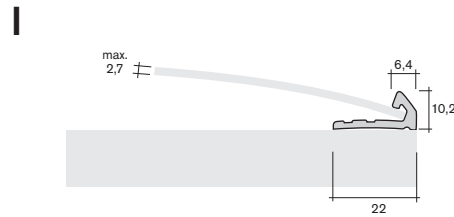

measurements layer:
width 210.5 mm
height = rated altitude - 2.5 mm x number of covers

plate measurements without cover:
profile 20.8940 door width 494 mm
profile 20.8960 door width 490 mm
height = rated altitude - 3 mm x number of covers

60.8870

Abdeckung 496 x 48 x 4,5
cover 496 x 48 x 4.5

PS

Formtürprofile

shaped door profiles

Art.-Nr. Material
art.-no. material

20.8940

Formtürprofil 10,2 x 6,4
shaped door profile 10,2 x 6,4
PS