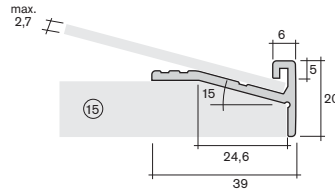

Formtürprofile

shaped door profiles

Art.-Nr.
art.-no.   Material
material

20.8760

Formtürprofil 5 x 6
shaped door profile 5 x 6
PS