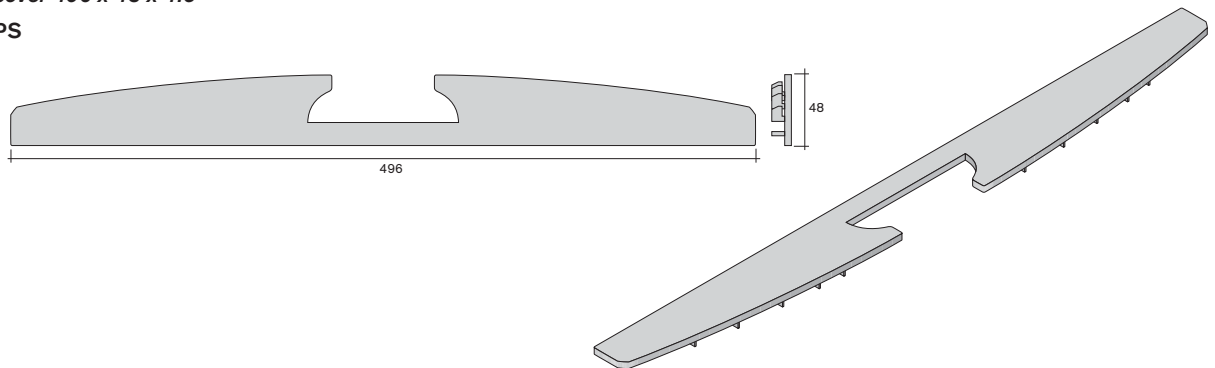

60.8870

Abdeckung 496 x 48 x 4,5
cover 496 x 48 x 4.5

PS