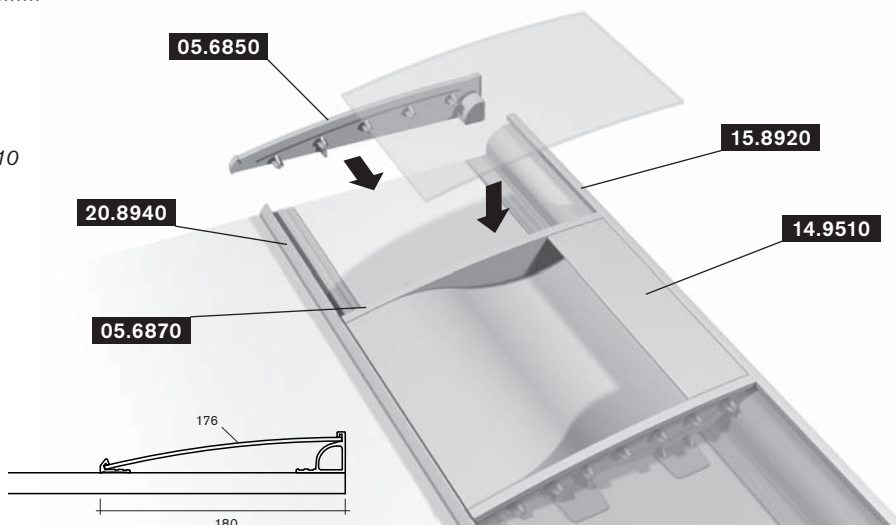

measurements layer:
width 210.5 mm
height = rated altitude - 2.5 mm x number of covers

plate measurements without cover:
profile 20.8940 door width 494 mm
profile 20.8960 door width 490 mm
height = rated altitude - 3 mm x number of covers

15.8840

NEU

Formtürprofil 31,2 x 6
shaped door profile 31,2 x 6
PS

15.8920

NEU

Formtürprofil 30 x 6
shaped door profile 30 x 6
PS

Formtürprofile

shaped door profiles

Art.-Nr.
art.-no. Material
material

Anwendungsbeispiel
Formtür mit
Griffmuschelprofil 14.9510
application example
shape door with
recessed handle profile 14.9510

Bezeichnung/description

15.8920

Formtürprofil 30 x 6
shaped door profile 30 x 6
PS