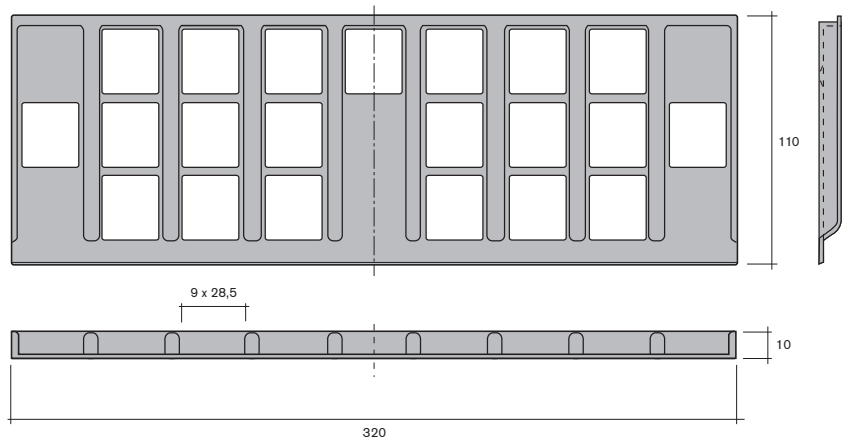

60.4580

2.750

VC Cassettenhalter
fur 9 VC's 320 x 110 x 10 mm
VC cassette holder
for 9 VC's 320 x 110 x 10 mm