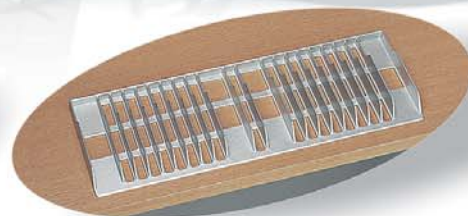

## 2.9 Cassettenhalter

# Cassettenhalter

**turntable**

loadable to 30 kg, mounted in two parts  
holes  $\varnothing 4 \times 160$  mm spacing