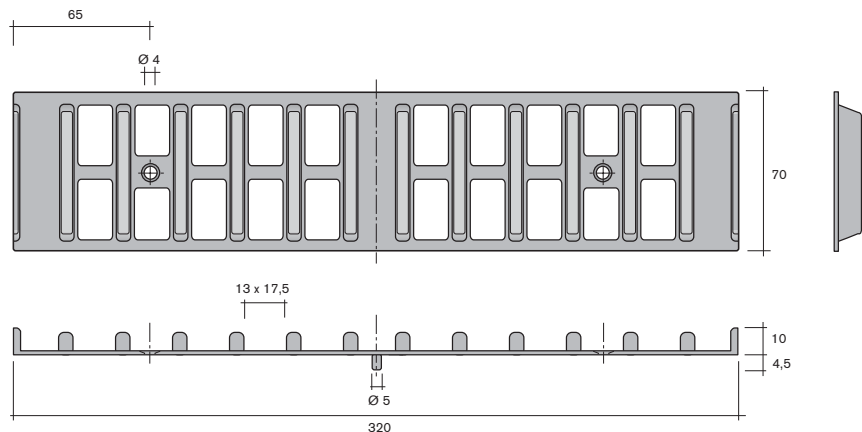

60.4480

3.500

MC Cassettenhalter
fur 13 MC's
320 x 70 x 10 mm
MC cassette holder
for 13 MC's
320 x 70 x 10 mm